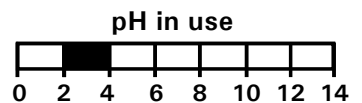

Use biocides safely. Always read the label and product information before

Code: 87.1005

PACK SIZES

2L