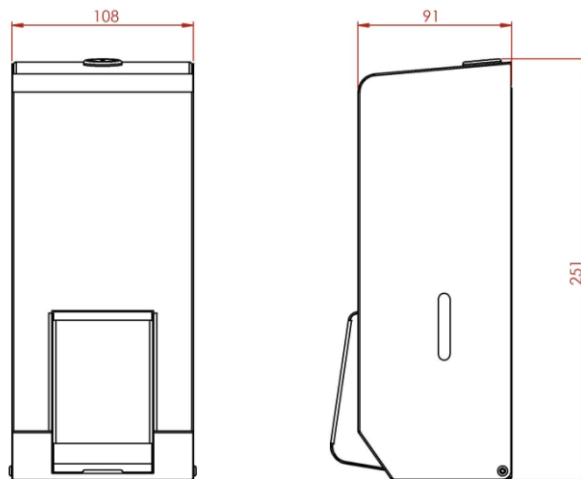

PL20LMPS

Polished Stainless 900ml Liquid Soap Dispenser

Product Features:

- Dispenses liquid soap (2ml Shot size)
- Lockable for added security
- Effective for a cleaner environment
- Screws and plugs supplied for fitting into a solid wall
- 304L Grade Stainless Steel / 240g

Manufactured in the UK

Stylish, modern and refillable soap dispenser, finished in a high quality polished stainless steel it offers a robust presence for all demanding washrooms.

The key lockable unit features an easy to use push action button with soap level indicators placed either side to monitor soap levels. The internal reservoir is easy to remove for cleaning and maintaining.

Made in a highly polished stainless steel finish.

Product Dimensions:

Height: 251mm Width: 108mm Depth: 91mm Weight: 1.2Kg Capacity: 900ml