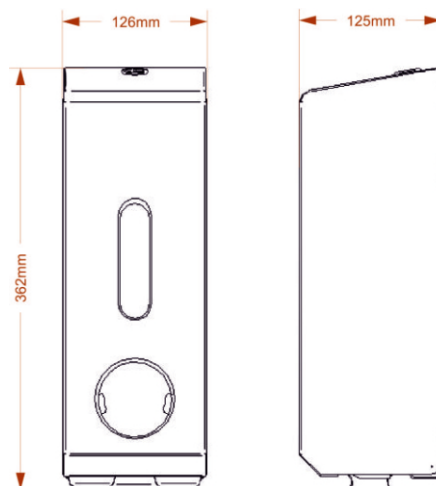

PL45MWH

White Metal 3-Roll Dispenser

Product Features:

- Dispenses standard toilet tissue paper
- White powder coat epoxy finish
- Key Lockable

Manufactured in the UK

An innovative design enabling storage of up to 3 standard toilet rolls. Reserve rolls are put into place manually with use of a finger pushing down on the rolls through the finger slots. All hand contact areas are protected by powder coated steel insert.

Made in a white powder coat epoxy finish.

Product Dimensions:

Height: 362mm Width: 126mm Depth: 125mm Weight: 1.9Kg Capacity: x3 Standard Toilet Rolls