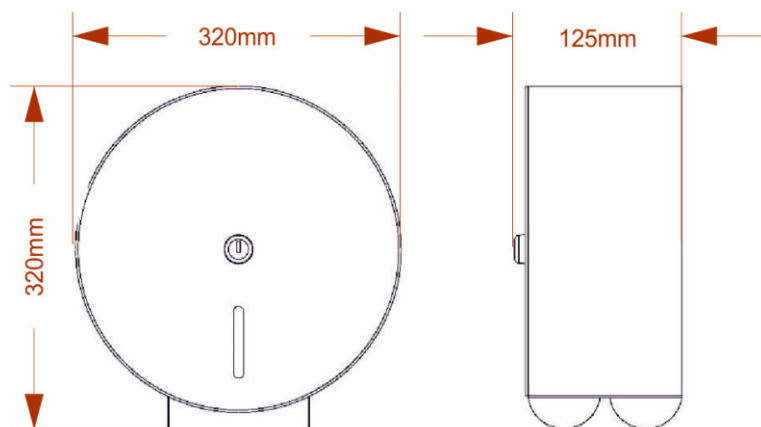

PLH41MWH

White Metal 12" Round Jumbo Dispenser

Product Features:

- Dispenses Jumbo Toilet Tissue Paper
- White powder coat epoxy finish
- Standard 2¼ inch core / 3 inch available
- Key Lockable

Manufactured in the UK

A large capacity Jumbo toilet tissue dispenser that is key lockable and hinged for easy access to replace the existing roll. It will accommodate up to a 320mm roll and has a level indicator to ensure paper is always convenient to monitor.

The unit features a full back plate and has a functional locking system using a T-Bar lock and 118 key. This lock and key operation accomplishes smooth engagement between the cover and back plate fashioning a user friendly product.

The dispenser is manufactured in a white powder coat epoxy finish.

Product Dimensions:

Height: 320mm Width: 320mm Depth: 125mm Weight: 2Kg Capacity: 320mm Roll