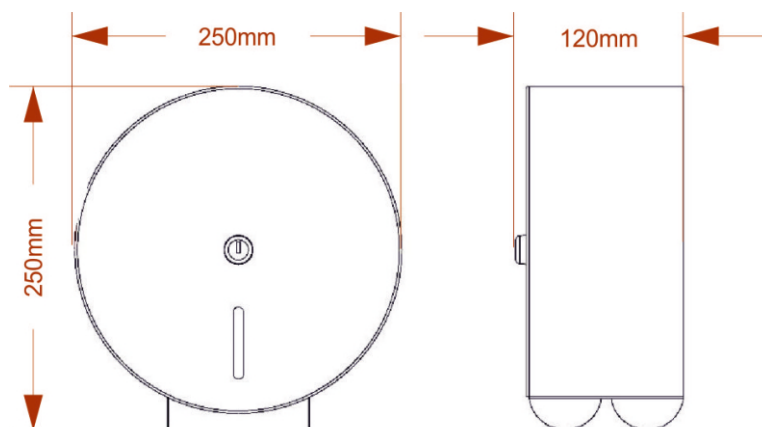

PLH40MWH

White Metal 10" Round Jumbo Dispenser

Product Features:

- Dispenses Mini Jumbo Toilet Tissue Paper
- White powder coat epoxy finish
- Standard 2¼ inch core / 3 inch available
- Key Lockable

Manufactured in the UK

Mini Jumbo toilet tissue dispenser that is key lockable and hinged for easy access to replace the existing roll. It will accommodate a standard mini jumbo roll and has a level indicator to ensure paper is always convenient to monitor.

The unit features a full back plate and has a functional locking system using a T-Bar lock and 118 key. This lock and key operation accomplishes smooth engagement between the cover and back plate fashioning a user friendly product.

The dispenser is manufactured in a white powder coat epoxy finish.

Product Dimensions:

Height: 250mm Width: 250mm Depth: 120mm Weight: 1.7Kg Capacity: 250mm Roll